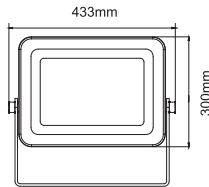

CONEXION ESTANCA
CONNECTION BOXPROOF