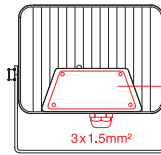

SKY ALUMINIUM 150W 220-240V 110° LED

IP65

<450 nm

CON VALVULA DE RESPIRACION
WITH RESPIRATOR VALVE

EMERGENCY KIT
COMPATIBLE pág. 361

Akzo Nobel
ANTI CORROSIVE
MARINE PAINT

CONEXION ESTANCA
CONNECTION BOXPROOF