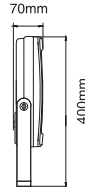

SKY ALUMINIUM 150W 220-240V 110° LED

IP65

<450 nm

CON VALVULA DE RESPIRACION
WITH RESPIRATOR VALVE

EMERGENCY KIT
COMPATIBLE pág. 361

Akzo Nobel
ANTI CORROSIVE
MARINE PAINT

CONEXION ESTANCA
CONNECTION BOXPROOF